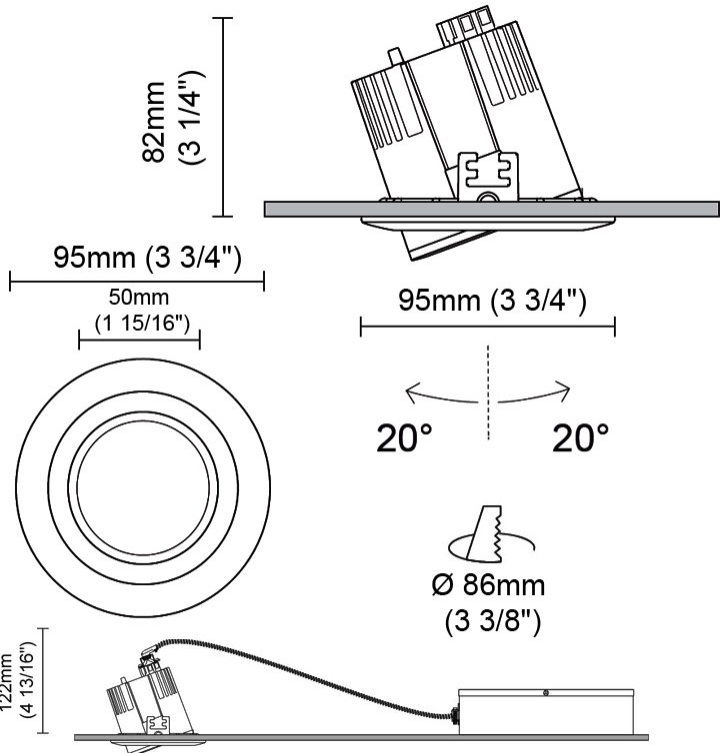

GENERAL

Series: Dixit
Brand: Ivela
Division: Architectural
Mounting Type: Recessed
Mounting Location: Ceiling
Subcategory: Downlight

PHYSICAL

Shape: Round
Diameter (mm): 95
Diameter (in): 3 3/4
Depth (mm): 82
Depth (in): 3 1/4
Min. Recessing Depth (mm): 122
Min. Recessing Depth (in): 4 13/16
Light Distribution: Adjustable / Direct
Weight (kg): 0.4
Weight (lbs): 0.88
Cut-out Measurements: 86mm / 3 3/8

GENERAL

Series: Dixit
 Subseries: Dixit RA11
 Brand: Ivela
 Division: Architectural
 Mounting Type: Recessed
 Mounting Location: Ceiling
 Subcategory: Downlight

PHYSICAL

Shape: Round
 Diameter (mm): 125
 Diameter (in): 4 ¹⁵/₁₆
 Height (mm): 79
 Height (in): 3 ¹/₈
 Min. Recessing Depth (mm): 119
 Min. Recessing Depth (in): 4 ¹¹/₁₆
 Light Distribution: Direct
 Weight (kg): 0.6
 Weight (lbs): 1.32
 Diffuser: Clear Polycarbonate
 Fixture Finish: MWH
 Fixture Material: Aluminum Die Cast
 Cut-out Measurements: 116mm / 4 9/16"

GENERAL

Series: Dixit
 Subseries: Dixit RA8
 Brand: Ivela
 Division: Architectural
 Mounting Type: Recessed
 Mounting Location: Ceiling
 Subcategory: Downlight

PHYSICAL

Shape: Round
 Diameter (mm): 95
 Diameter (in): 3 3/4
 Height (mm): 82
 Height (in): 3 1/4
 Min. Recessing Depth (mm): 122
 Min. Recessing Depth (in): 4 13/16
 Light Distribution: Adjustable / Direct
 Weight (kg): 0.4
 Weight (lbs): 0.88
 Diffuser: Clear Polycarbonate
 Fixture Finish: MWH
 Fixture Material: Aluminum Die Cast
 Cut-out Measurements: 86mm / 3 3/8"

Optic°: 26
 Beam Angle: Symmetric
 Adjustability: Tilt ±20°
 Upon Request: Optic 45° (mirror-metallized) / 65° (white)

RATINGS AND CERTIFICATIONS

Certified By: Certified for North American Standards
 IP rating: IP20
 IK Rating: IK08
 Glare Rating: ≤ 19