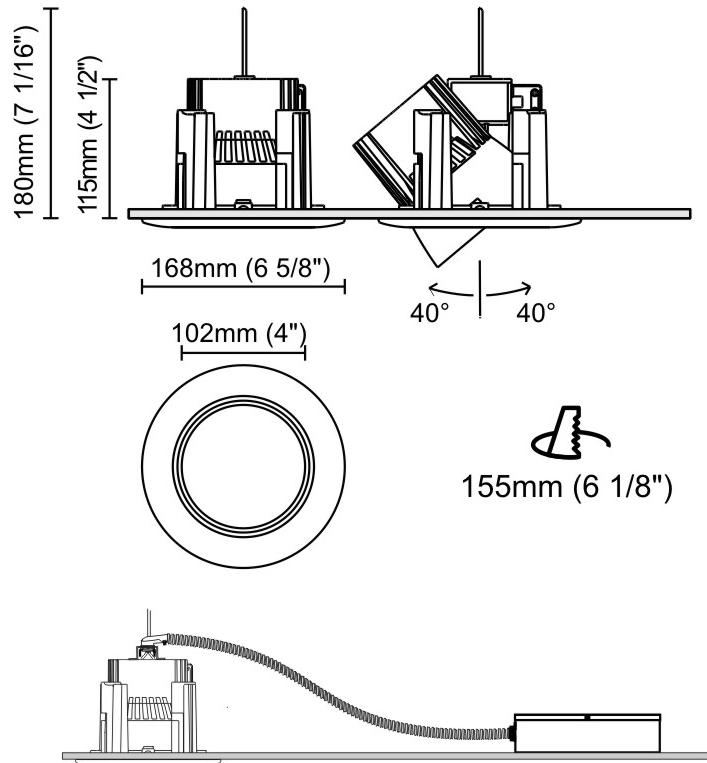

SPECIFIER _____

QUANTITY _____

DATE _____

1. To build a product code in our configurator select the specify button on the base model # product page
2. To build a manual product code on this datasheet choose from the options listed below in blue font and add the suffix to the base model #

GENERAL

Series: Dixit
Subseries: Dixit RA17
Brand: Ivela
Division: Architectural
Mounting Type: Recessed
Mounting Location: Ceiling
Subcategory: Downlight

PHYSICAL

Shape: Round
Diameter (mm): 168
Diameter (in): 6 5/8
Height (mm): 180
Height (in): 7 1/16
Min. Recessing Depth (mm): 180
Min. Recessing Depth (in): 7 1/16
Light Distribution: Adjustable / Direct
Weight (kg): 2
Weight (lbs): 4.40
Diffuser: Clear Polycarbonate
Fixture Finish: MWH
Fixture Material: Aluminum Die Cast

ELECTRICAL

Lamp Type: LED
Total Output Wattage (W): 33
Dimming: Tri-Mode (Non-Dimming and Phase Dimming (120Vac only) and 0-10V Dimming)
Driver Included: No
Driver Location: Recessed Housing
Driver Type: Constant Current - Universal
Driver Class: Class 2
Housing: See Components
Input Voltage (V): 120 - 277
Constant Current (MA): 900

LED

Number of LEDs: 1
Color Temperature (°K): 3000
Max. Delivered Lumen (lm): 3770
CRI: >85 CRI
Lamp Life (hrs): 50000

OPTICAL

Optic°: 30
Upon Request: Optic 17° or 55° (mirror-metallized) / 70° (white)

RATINGS AND CERTIFICATIONS

Certified By: Certified for North American Standards
IP rating: IP20
IK Rating: IK07