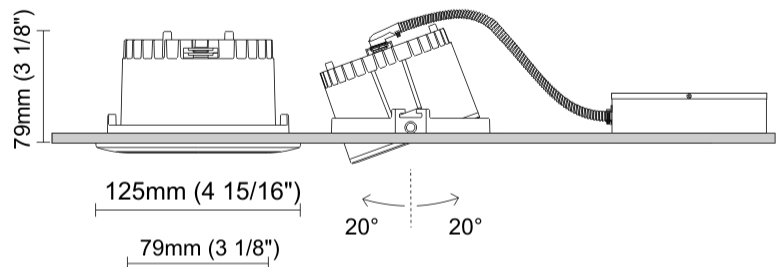

GENERAL

Series: Dixit
Subseries: Dixit RA11
Brand: Ivela
Division: Architectural
Mounting Type: Recessed
Mounting Location: Ceiling
Subcategory: Downlight

PHYSICAL

Shape: Round
Diameter (mm): 125
Diameter (in): 4 ¹⁵/₁₆
Height (mm): 79
Height (in): 3 ¹/₈
Min. Recessing Depth (mm): 119
Min. Recessing Depth (in): 4 ¹¹/₁₆
Light Distribution: Direct
Weight (kg): 0.6
Weight (lbs): 1.32
Diffuser: Clear Polycarbonate
Fixture Finish: MWH
Fixture Material: Aluminum Die Cast
Cut-out Measurements: 116mm / 4 9/16"

ELECTRICAL

Lamp Type: LED
Total Output Wattage (W): 12 / 18 / 26
Dimming: Tri-Mode (Non-Dimming and Phase Dimming (120Vac only) and 0-10V Dimming)
Driver Included: No
Driver Location: Recessed Housing
Driver Type: Constant Current - Universal
Driver Class: Class 2
Input Voltage (V): 120 - 277
Constant Current (MA): 350 / 500 / 700

LED

Number of LEDs: 1
Color Temperature (°K): 2700 / 3000 / 4000
Max. Delivered Lumen (lm): 1513 - 1602 / 2092 - 2180 / 2759 - 2848
CRI: >85 CRI
Efficiency (%): 89
Lamp Life (hrs): 50000
Upon Request: 3500K upon request

OPTICAL

Optic°: 55
Adjustability: Tilt ±20°
Upon Request: Optic 18° or 30° (mirror-metallized) / 70° (white)

RATINGS AND CERTIFICATIONS

Certified By: Certified for North American Standards
IP rating: IP20
IK Rating: IK08
Glare Rating: ≤ 19

PROJECT
TYPE
SPECIFIER
QUANTITY
DATE